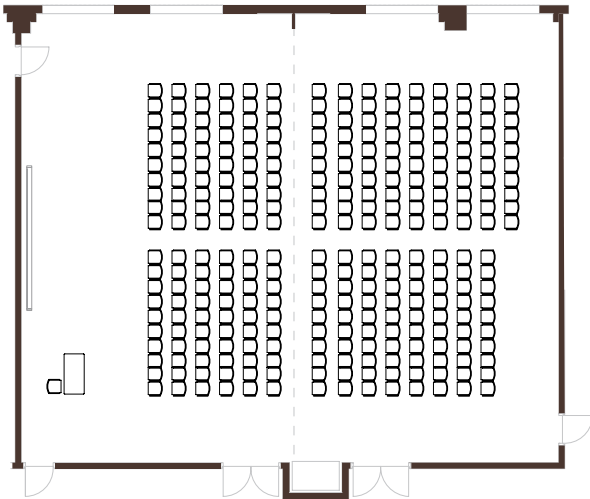

Hall 12* _ 314sqm

Classroom style seating	300 pax
Parliamentary style seating (table + chairs)	160 pax
Banquet style seating	140 pax
L x B x H (m)	16.2 x 19.4 x 4.9 (4*)

* Partitionable into two units. The height of Hall 12b is 4m!

CLASSROOM STYLE SEATING

PARLIAMENTARY STYLE SEATING

BANQUET STYLE SEATING