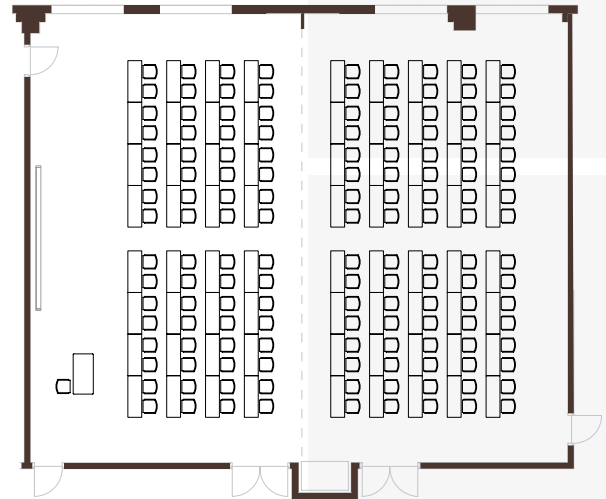

Hall 12* _ 314sqm

Classroom style seating	300 pax
Parliamentary style seating (table + chairs)	160 pax
Banquet style seating	140 pax
L x B x H (m)	16.2 x 19.4 x 4.9 (4*)

* Partitionable into two units. The height of Hall 12b is 4m!

CLASSROOM STYLE SEATING

PARLIAMENTARY STYLE SEATING

BANQUET STYLE SEATING