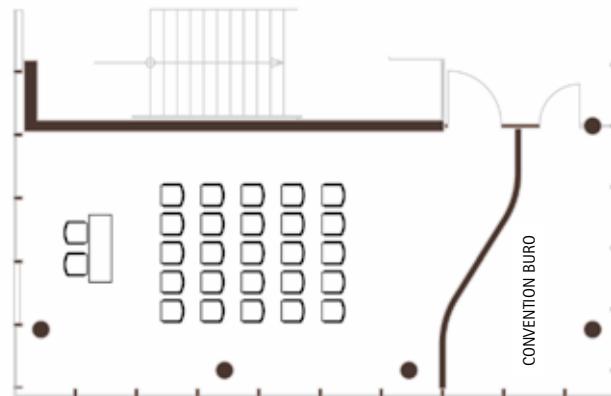

Hall 8 _ Video conference room _ 60sqm

Classroom style seating	40 pax
Parliamentary style seating (tables + chairs)	20 pax
Video conferencing room	15 pax
L x B x H (m)	9.3 x 11 x 5

CLASSROOM STYLE SEATING

PARLIAMENTARY STYLE SEATING